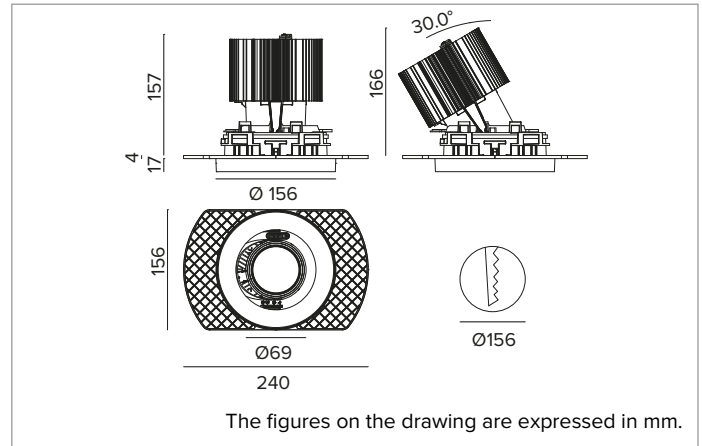

### Adjustable recessed LED projector in a trimless version

		2700K	H(m)	D(m)	Emax(lx)	
		Ra90		22°		
		Fixture Power	74W	1	0.39	21504
		Source Flux	7078lm	2	0.77	5376
		Fixture Flux	4782lm	3	1.16	2389
		Efficacy	65lm/W	4	1.55	1344
TS1280	Imax=3038cd/klm	Imax	21504cd	5	1.94	860