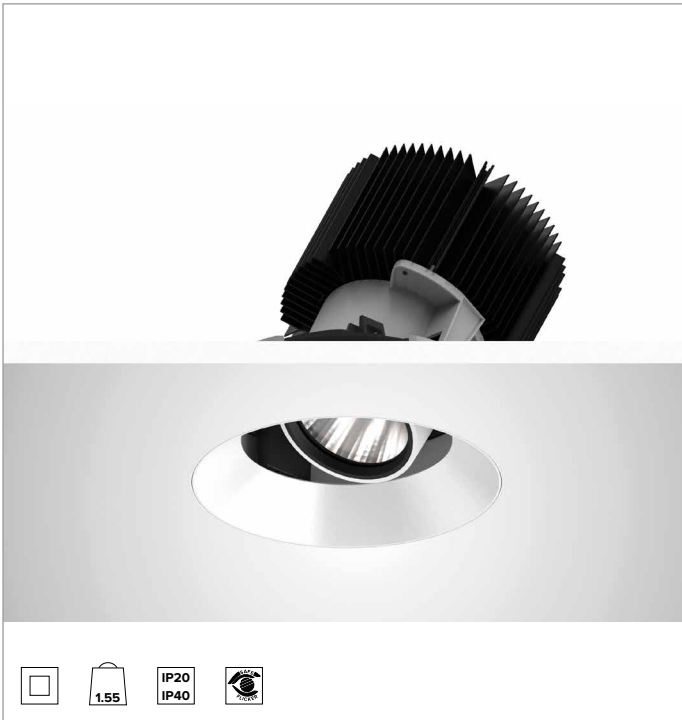

## 1T8584ELTR | CCTEVO ARCHITECTURAL 160

### Adjustable recessed LED projector in a trimless version

		2700K	H(m)	D(m)	Emax(lx)	
		Ra90		22°		
		Fixture Power	74W	1	0.39	21504
		Source Flux	7078lm	2	0.77	5376
		Fixture Flux	4782lm	3	1.16	2389
		Efficacy	65lm/W	4	1.55	1344
TS1280	Imax=3038cd/klm	Imax	21504cd	5	1.94	860

#### ILLUMINOTECHNICAL CHARACTERISTICS

SP - precision optics with a black silicone cut off ring. Version with a convex faceted highly reflective anodised aluminium reflector and a holographic diffusion filter. UGR<19 (EN 12464-1).

#### MECHANICAL CHARACTERISTICS

Die-cast white painted anodised aluminium body and dissipator. White colour cover. The optical unit can be adjusted up to 30° on the vertical plane with a mechanical beam locking system and a graduated scale, and 358° on the horizontal plane. Trimless version with a load-bearing element for installation and finishing in plasterboard.